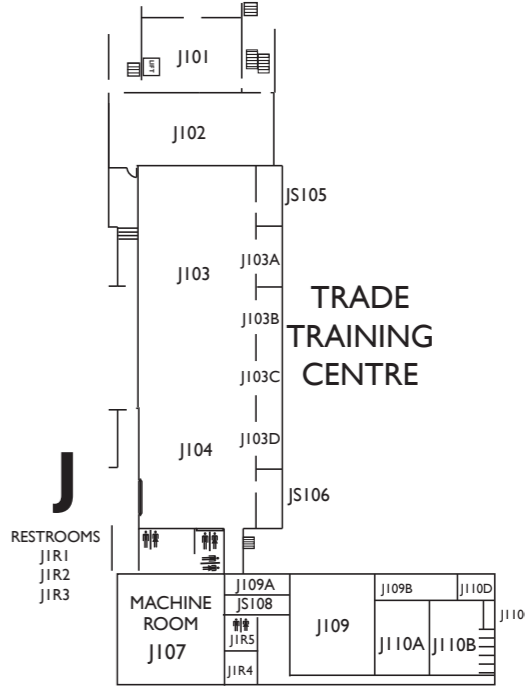

GROUND FLOOR PLAN

APHRASIA STREET

APHRASIA STREET

BUS SET DOWN AREA

JOSEPH CENTRE

A
VCE CENTRE

J

RESTROOMS
J1R1
J1R2
J1R3

ZAMPATTI OVAL

APHRASIA OVAL

K001 (UNDERCROFT NORTH)
K002 (UNDERCROFT SOUTH)

LOWER GROUND FLOOR PLAN

CAREY OVAL

T
PAUL TOBIAS CENTRE

QUADRANGLE

C