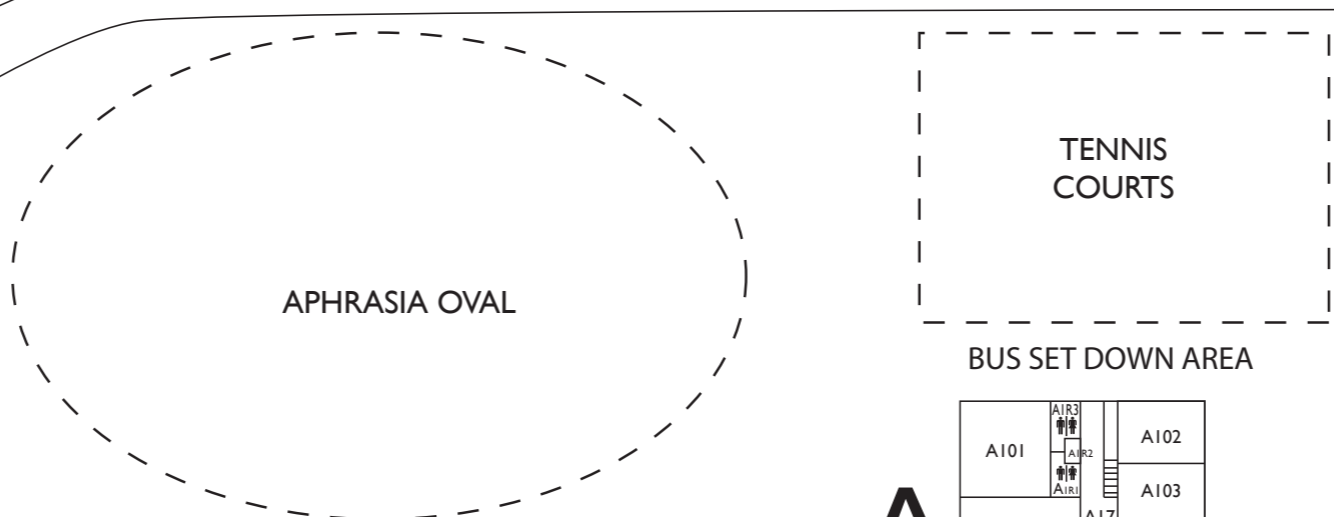

GROUND FLOOR PLAN

APHRASIA STREET

APHRASIA STREET

BUS SET DOWN AREA

JOSEPH CENTRE

A
VCE CENTRE

J

RESTROOMS
J1R1
J1R2
J1R3

ZAMPATTI OVAL

APHRASIA OVAL

K001 (UNDERCROFT NORTH)
K002 (UNDERCROFT SOUTH)

LOWER GROUND FLOOR PLAN

CAREY OVAL

T
PAUL TOBIAS CENTRE

QUADRANGLE

C