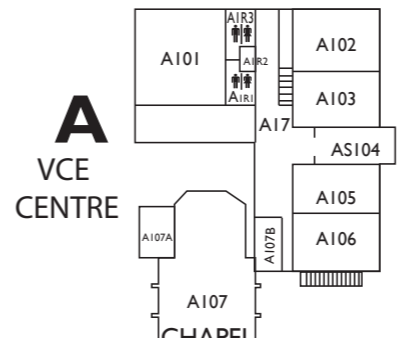

GROUND FLOOR PLAN

APHRASIA STREET

APHRASIA STREET

BUS SET DOWN AREA

JOSEPH CENTRE

A
VCE CENTRE

J

RESTROOMS
J1R1
J1R2
J1R3

ZAMPATTI OVAL

APHRASIA OVAL

K001 (UNDERCROFT NORTH)
K002 (UNDERCROFT SOUTH)

LOWER GROUND FLOOR PLAN

CAREY OVAL

T
PAUL TOBIAS CENTRE

QUADRANGLE

C