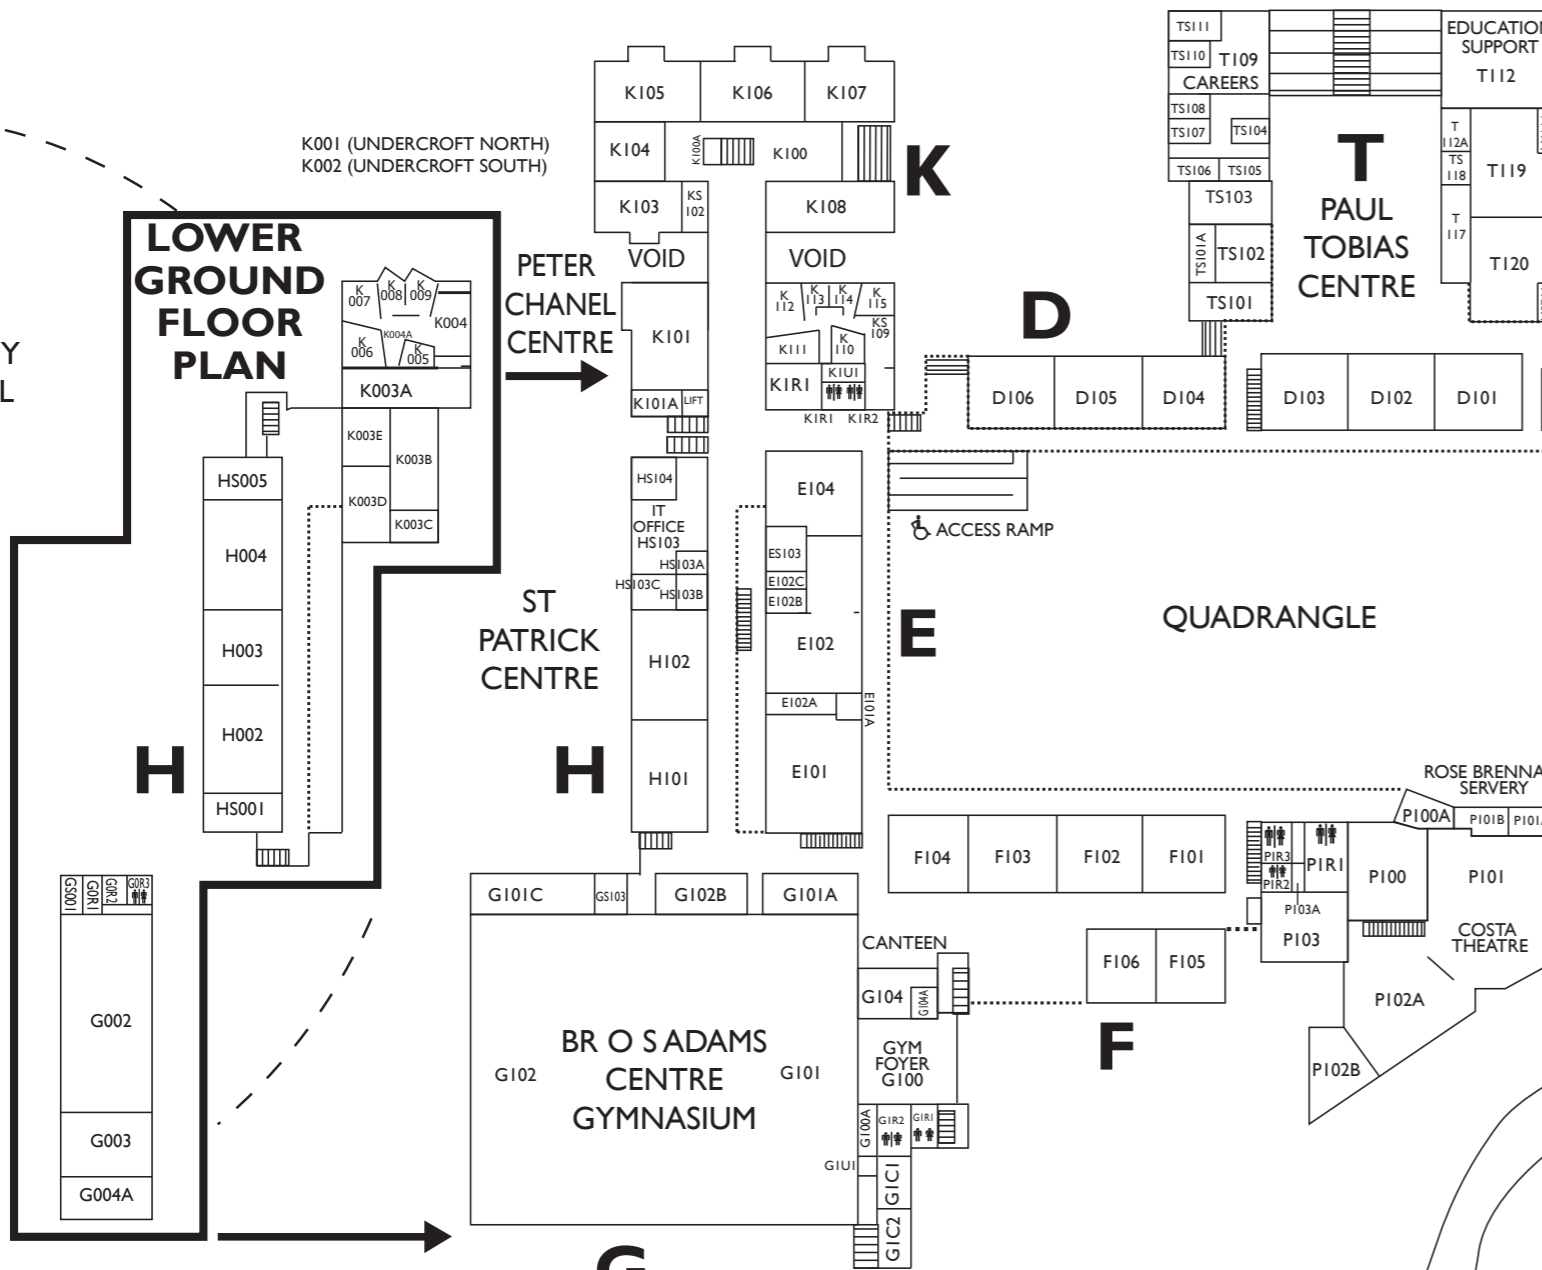

GROUND FLOOR PLAN

APHRASIA STREET

APHRASIA STREET

BUS SET DOWN AREA

JOSEPH CENTRE

A
VCE CENTRE

J

RESTROOMS
J1R1
J1R2
J1R3

ZAMPATTI OVAL

APHRASIA OVAL

K001 (UNDERCROFT NORTH)
K002 (UNDERCROFT SOUTH)

LOWER GROUND FLOOR PLAN

CAREY OVAL

T
PAUL TOBIAS CENTRE

QUADRANGLE

C

G

QUEENS ROAD

O'DRISCOL OVAL

QUEENS ROAD